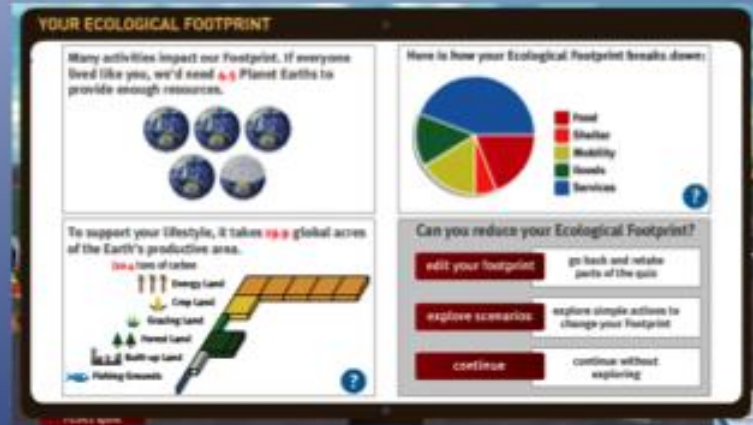

This experience also allowed members and initiates to learn valuable team working and leadership skills through the correct method and importance of planting trees.

Success

Participating in this event was a success for both the community and Tau Beta Pi. 35 trees were successfully planted in the Alder Grove Community. Members and initiates were able to learn valuable communication skills and have fun improving their local community.

Added Info

Each individual leaves a carbon footprint on the planet. Planting trees, while not reducing ones footprint, reduces the effects of it. There are ways to reduce ones carbon foot print. This is an example of one individuals carbon foot print. It is a measure of how many planets it would take if everyone lived there lives in the same manner.